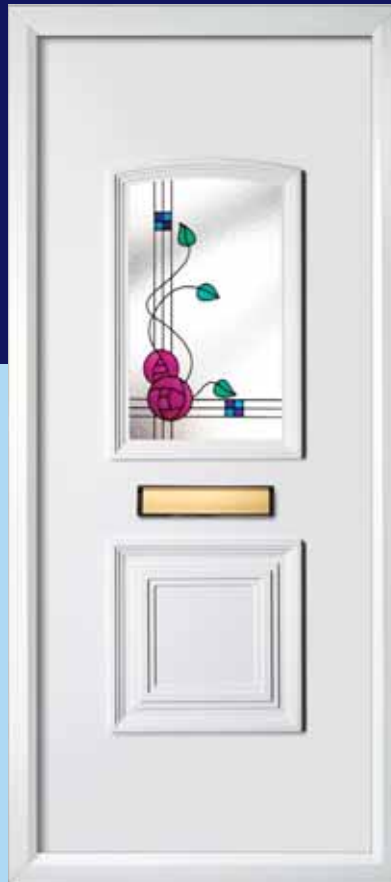

BDP-1025

RESIN LEAD Resin leading uses advanced computer technology to produce complex and intricate designs.